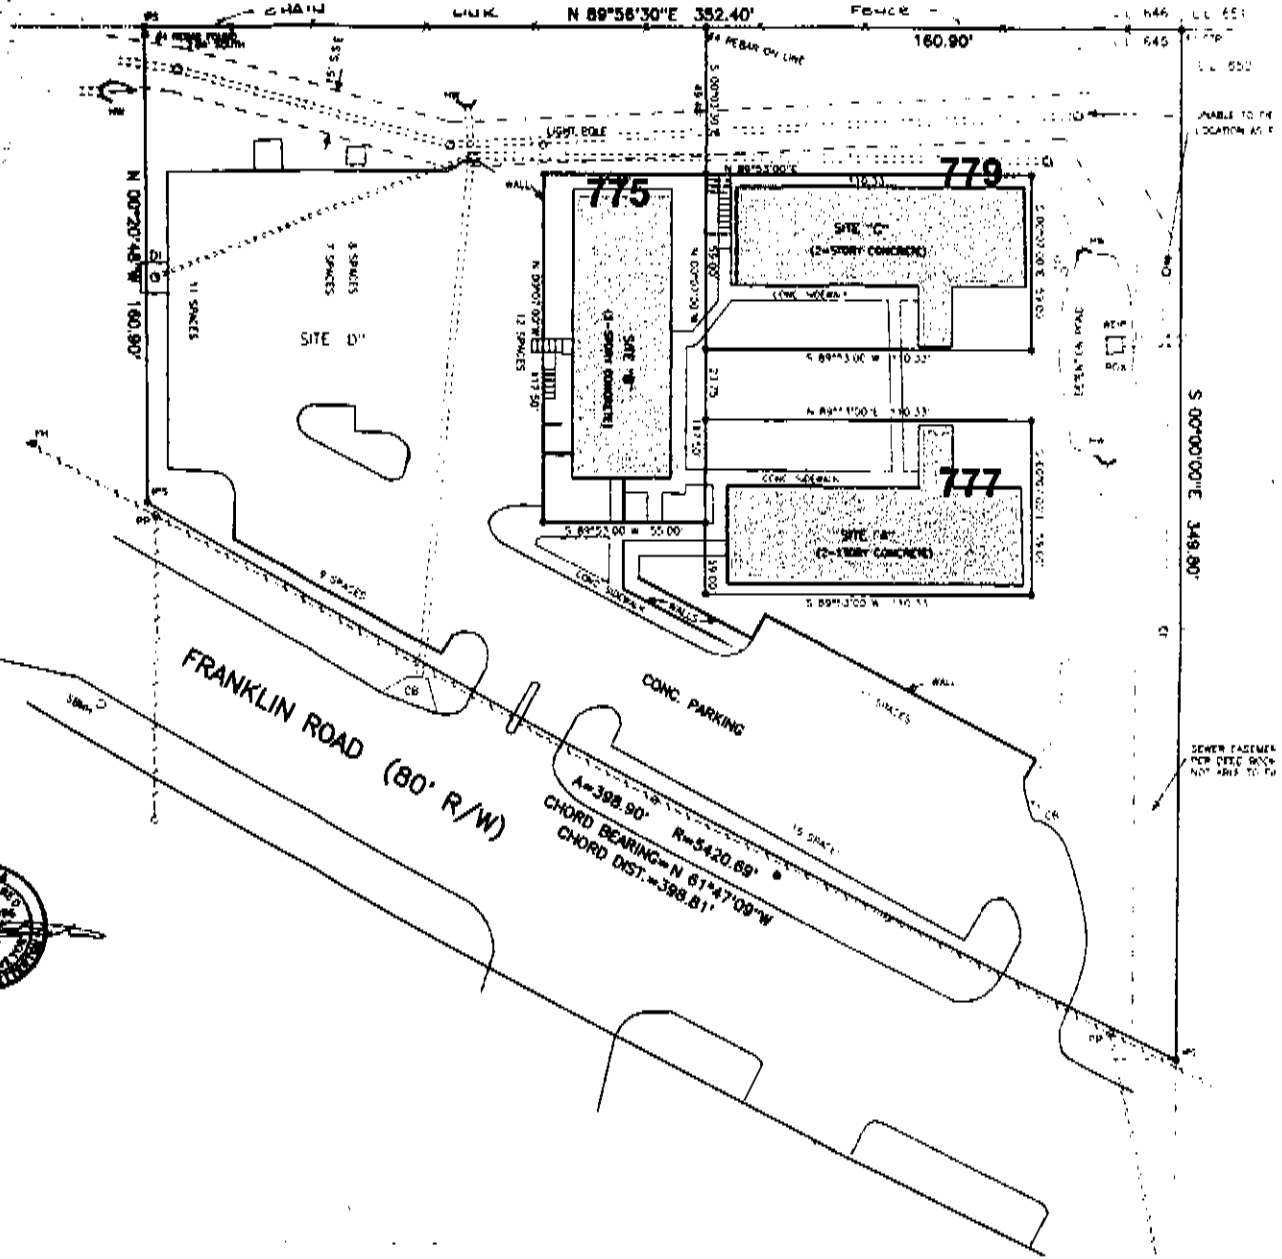

CITY OF MARIETTA
DEED BOOK 3398, PAGE 385

MAGNETIC

UNABLE TO RE-LOCATE AS F

SEWER FACED FOR DEED BOOK 3398 TO PG