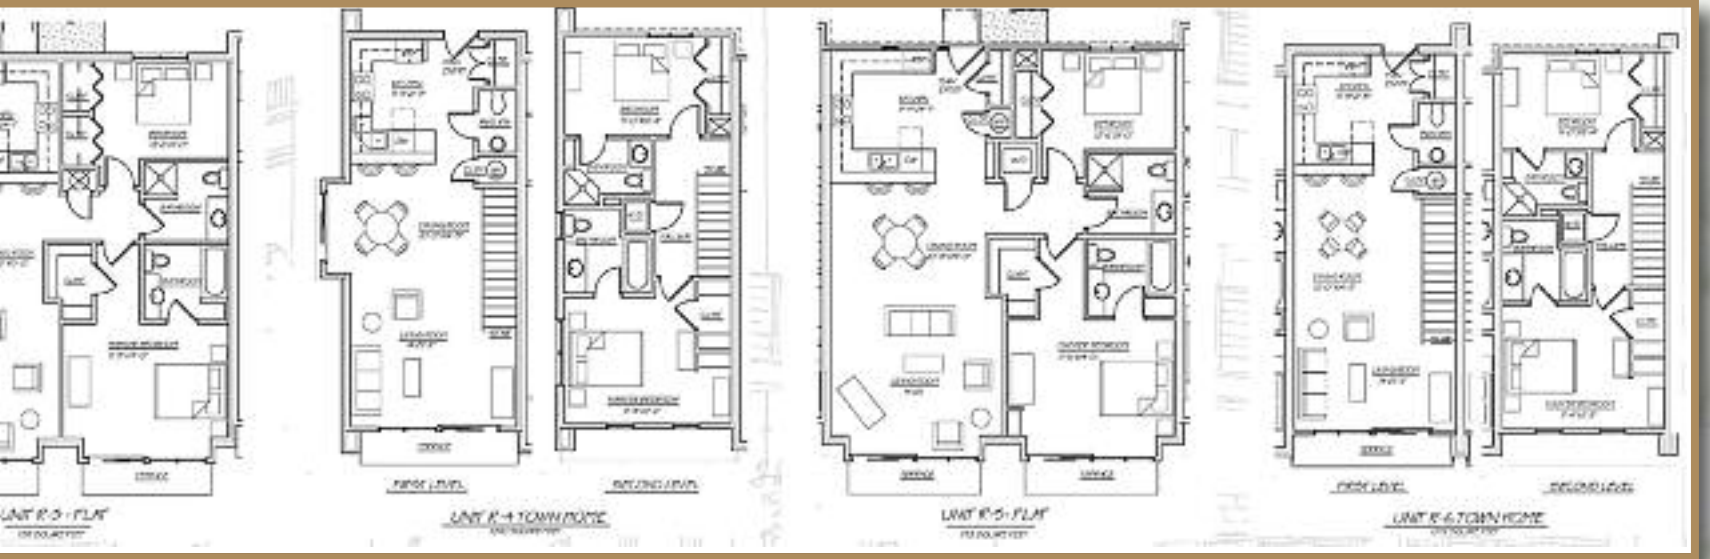

17 New Residential Condominiums

4 Floor Plans from 1072 Sq. Ft. to 1,132 Sq. Ft.

Unique Design - Unique Opportunity

Building	Address	Absolute or Reserve	Residential Floor Level	Model	Plan	Heated Living Area
A	706 Cotton Gin Alley	ABSOLUTE	2 Level TH	R-4	2BR/2.5BA	1090
	714 Cotton Gin Alley	Reserve	2	R-5	2BR/2BA	1132
	722 Cotton Gin Alley	Reserve	2 Level TH	R-6	2BR/2.5BA	1072
	730 Cotton Gin Alley	ABSOLUTE	2	R-5	2BR/2BA	1132
	738 Cotton Gin Alley	Reserve	2 Level TH	R-4	2BR/2.5BA	1090
B	744 Cotton Gin Alley	Reserve	2 Level TH	R-4	2BR/2.5BA	1090
	748 Cotton Gin Alley	Reserve	1	R-3	2BR/2BA	1132
	752 Cotton Gin Alley	ABSOLUTE	2	R-5	2BR/2BA	1132
	756 Cotton Gin Alley	ABSOLUTE	2 Level TH	R-6	2BR/2.5BA	1072
	760 Cotton Gin Alley	Reserve	2 Level TH	R-6	2BR/2.5BA	1072
	768 Cotton Gin Alley	Reserve	2	R-5	2BR/2BA	1132
	772 Cotton Gin Alley	Reserve	2 Level TH	R-4	2BR/2.5BA	1090
C	804 Cotton Gin Alley	ABSOLUTE	2 Level TH	R-4	2BR/2.5BA	1090
	808 Cotton Gin Alley	Reserve	1	R-3	2BR/2BA	1132
	812 Cotton Gin Alley Model; Auction Office	Reserve	2	R-5	2BR/2BA	1132
	816 Cotton Gin Alley	Reserve	2 Level TH	R-6	2BR/2.5BA	1072
	832 Cotton Gin Alley	Reserve	2 Level TH	R-4	2BR/2.5BA	1090